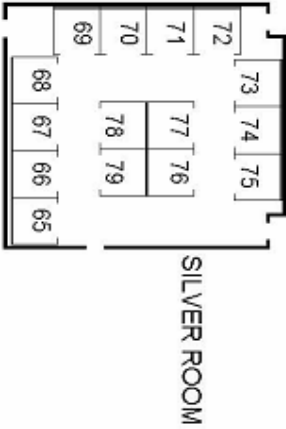

Schwan Center - Blaine, MN

APR 10-11, 2010
OCT 23-24, 2010

SECOND LEVEL