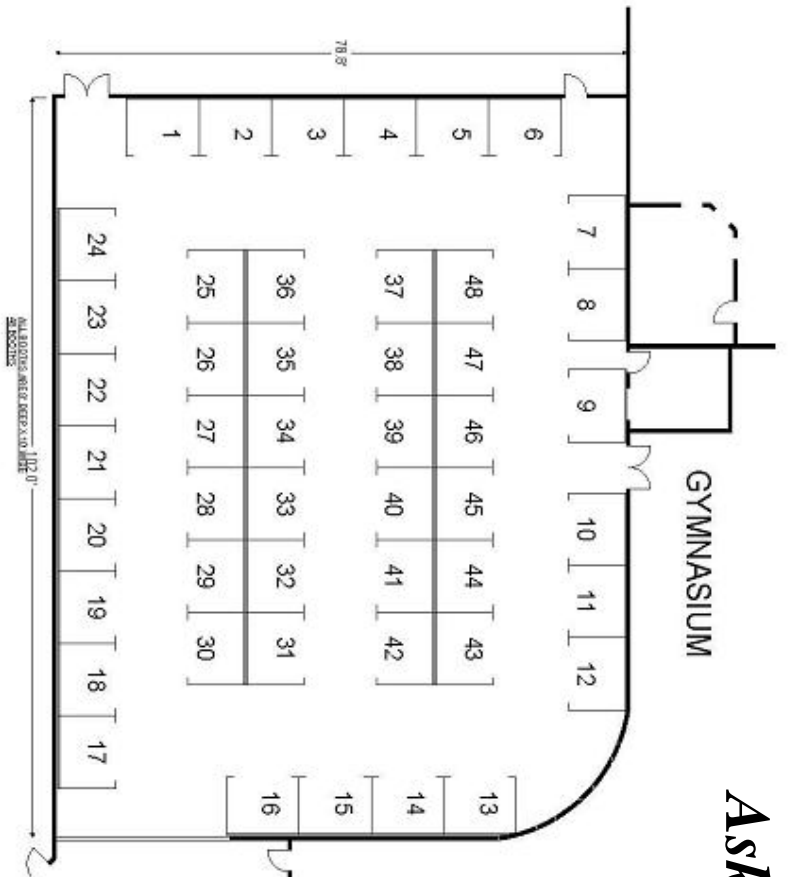

Ask about our Multi-Show Special!

BOOTH PRICES:	
\$345	8x5w Half-Booth
\$495	8x10w Standard Booth
\$595	8x10w Corner / End
\$895	8x20w Double Wide
\$1,695	16x20w Double EndCap

- Each Standard Booth Includes:**
- 6' x 30" Skirted Table
 - 8' Back Booth Drapery
 - 3' Draped Side Rails
 - 1-Chair
 - Basic ID Booth Sign
 - 100 FREE Passes for your future clients!