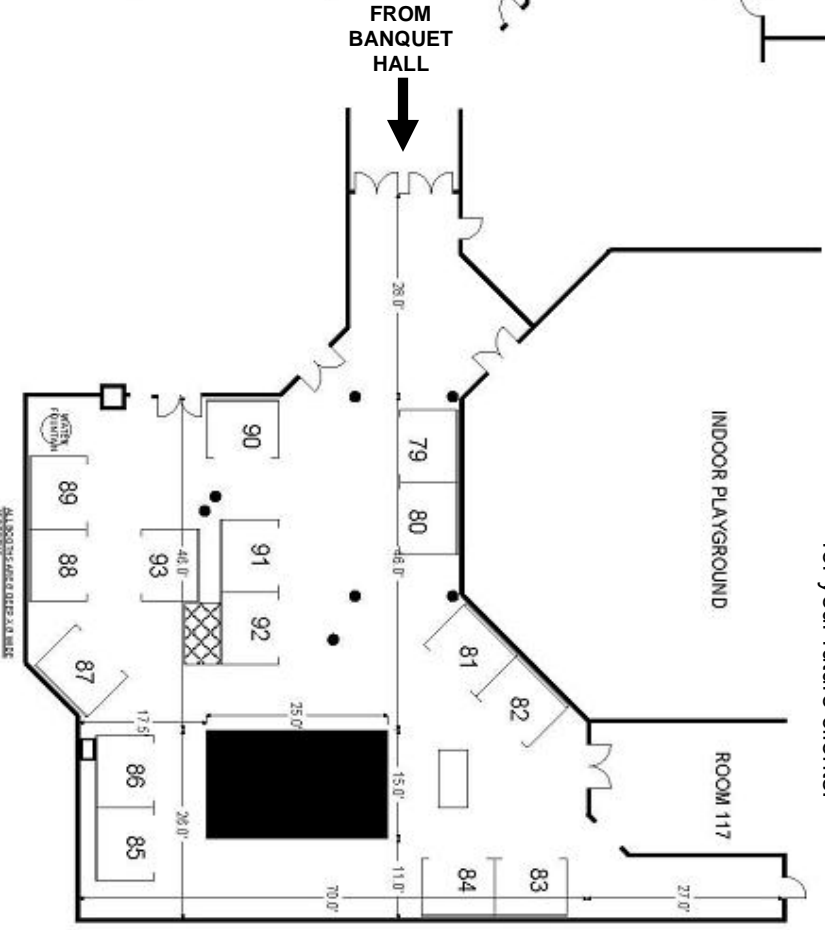

Ask about our Multi-Show Special!

BOOTH PRICES:	
\$345	8x5w Half-Booth
\$495	8x10w Standard Booth
\$595	8x10w Corner / End
\$895	8x20w Double Wide
\$1,695	16x20w Double EndCap

- Each Standard Booth Includes:**
- 6' x 30" Skirted Table
 - 8' Back Booth Drapery
 - 3' Draped Side Rails
 - 1-Chair
 - Basic ID Booth Sign
 - 100 FREE Passes for your future clients!