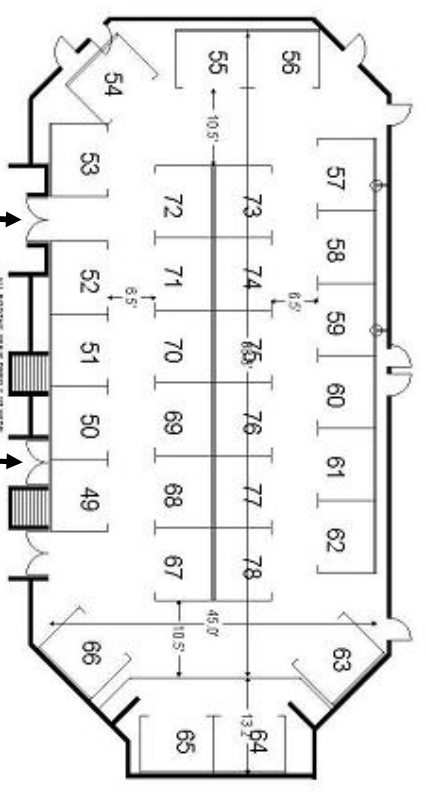

Ask about our Multi-Show Special!

BOOTH PRICES:	
\$345	8x5w Half-Booth
\$495	8x10w Standard Booth
\$595	8x10w Corner / End
\$895	8x20w Double Wide
\$1,695	16x20w Double EndCap

- Each Standard Booth Includes:**
- 6' x 30" Skirted Table
 - 8' Back Booth Drapery
 - 3' Draped Side Rails
 - 1-Chair
 - Basic ID Booth Sign
 - 100 FREE Passes for your future clients!