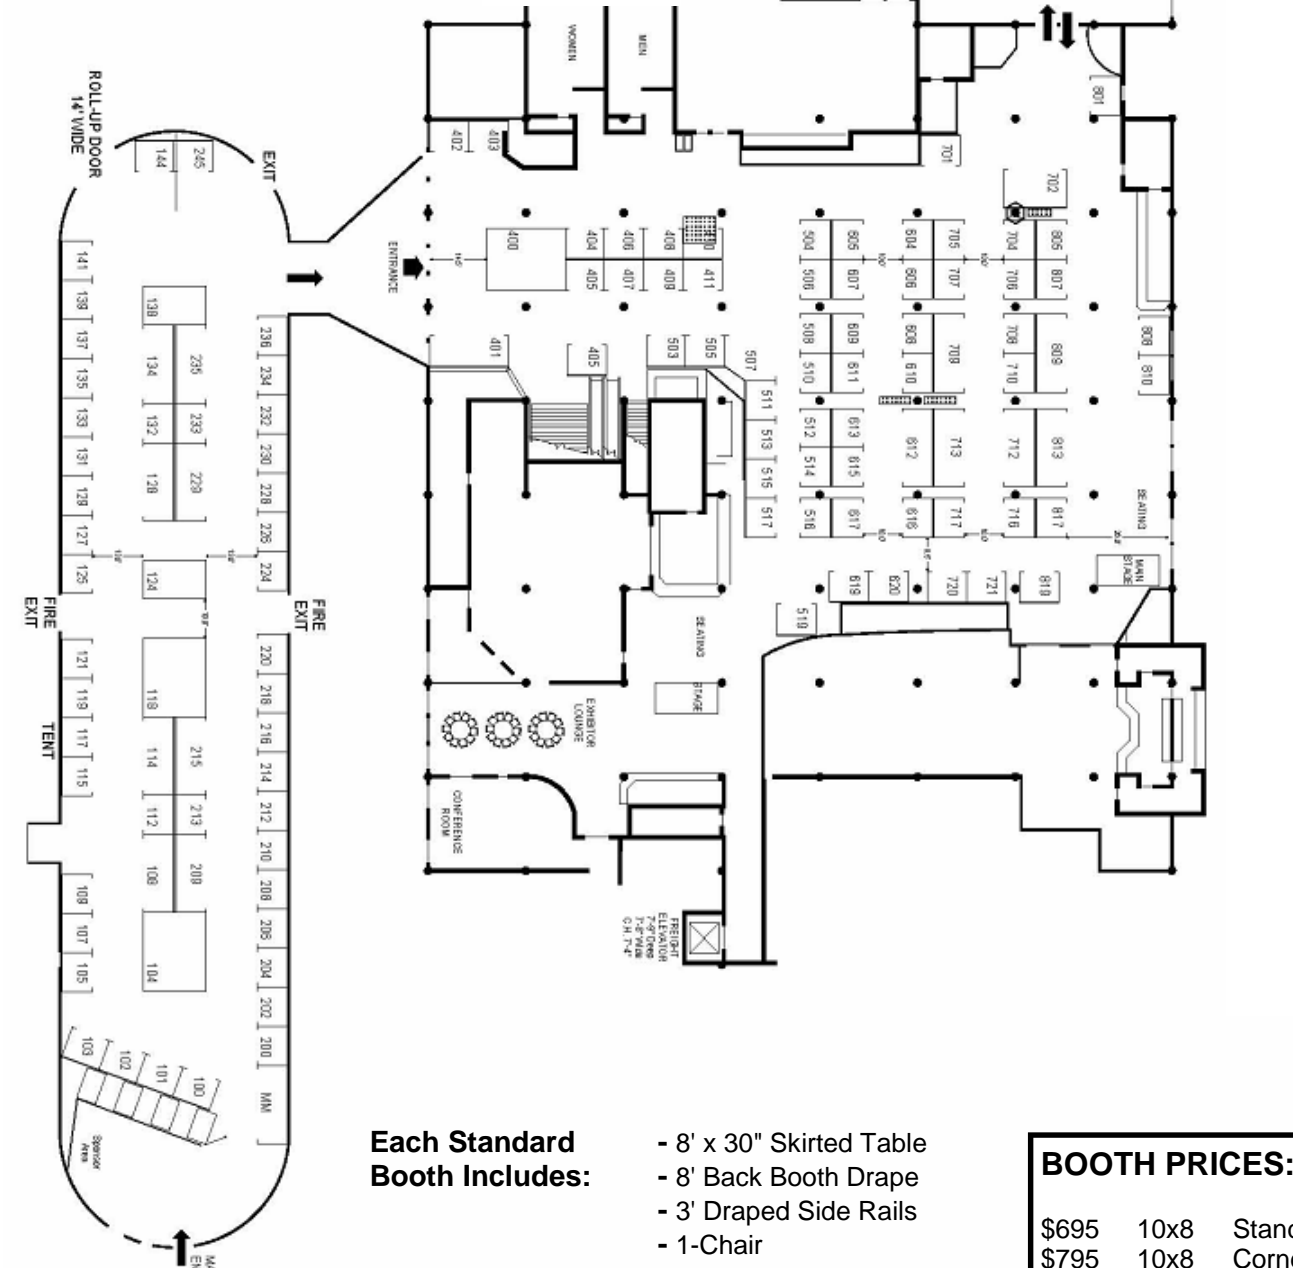

SEE OTHER SIDE

Canterbury Park—Shakopee, MN
 SPRING - FEB 6-7, 2010
 FALL - OCT 30-31, 2010

ENTER / EXIT

Each Standard Booth Includes:

- 8' x 30" Skirted Table
- 8' Back Booth Drape
- 3' Draped Side Rails
- 1-Chair
- Basic ID Booth Sign
- 100 FREE Passes for your future clients!

BOOTH PRICES:		
\$695	10x8	Standard Booth
\$795	10x8	Corner / End
\$1390	20x8	Double Wide
\$2700	20x16	Double EndCap